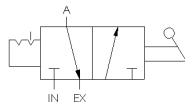

Product Specifications

Part Number: VZH-3501

Description: VERSA V-SERIES DIRECTIONAL CONTROL VALVE

Title: Valve, 3-Way, Brass

Actuator(s): Hand Lever-Offset | Detent

Function: 3-way, 2-position, Normally Closed

Body: Body Ported, 1/2" NPT, Body Ported

Temperature Rating	5°F to 203°F -15°C to 95°C
Media:	Air - Inert Gas Natural Gas
Flow:	4.0 Cv

Maintenance & Documentation

Repair kit:	V-4532
Drawing:	GV2-0019 GEO
Operation & Installation:	
Catalog:	V & T Series Catalog

Materials of Construction

Body:	Brass
Seals:	Buna
Weight:	3.8 lb 1.7 kg