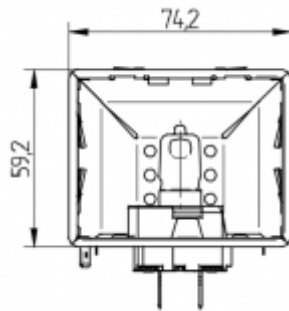

HOT

For steam proof applications

77.708.U116

pkg. wt. part no.
144 47 g 77.708.U116.23

Connection: Tab terminals vertical

Lamp: G9, 25W

Snap in fixing

Lampholder: Steatite

Reflector: Steel aluminised

- Versions with G4 or E14 lamps and cURus on request
- Lamps for other voltages on request
- Also available with welded cables

T 350				
	G9, 25W, 120V		6.3 x 0.8	1.0 - 2.0