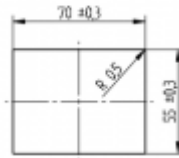

T 350				
	G9, 25W, 120V		6.3 x 0.8	1.0 - 2.0